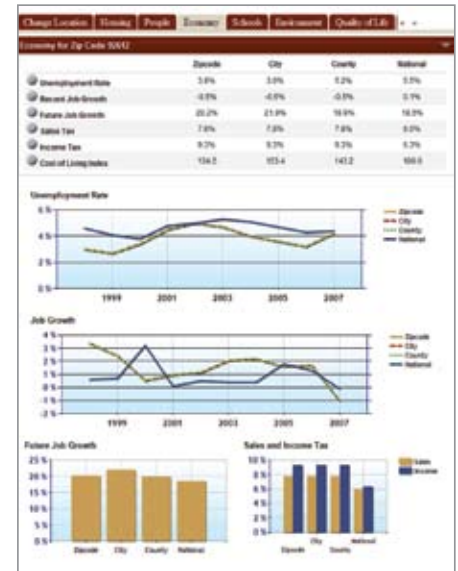

## Serve your online customers 24/7

**rDesk Website™** — A highly configurable and feature-rich Web site with hundreds of designs that allows you to custom-tailor the content for your specific marketing plan. Attract new customers and capture qualified prospects.

### All the features your customers are looking for, including:

- Customize property searches from your home page — the #1 reason consumers visit a real estate Web site
- Graphical representation of neighborhood statistics and school ranking — the #2 reason consumers visit a real estate Web site
- Observe the activity of your new and existing customers as they register for information
- Stay informed with instant alerts and daily reports
- Leads load into rDesk Contact Manager™, where you can generate follow up campaigns and action plans — included with rDesk Web site